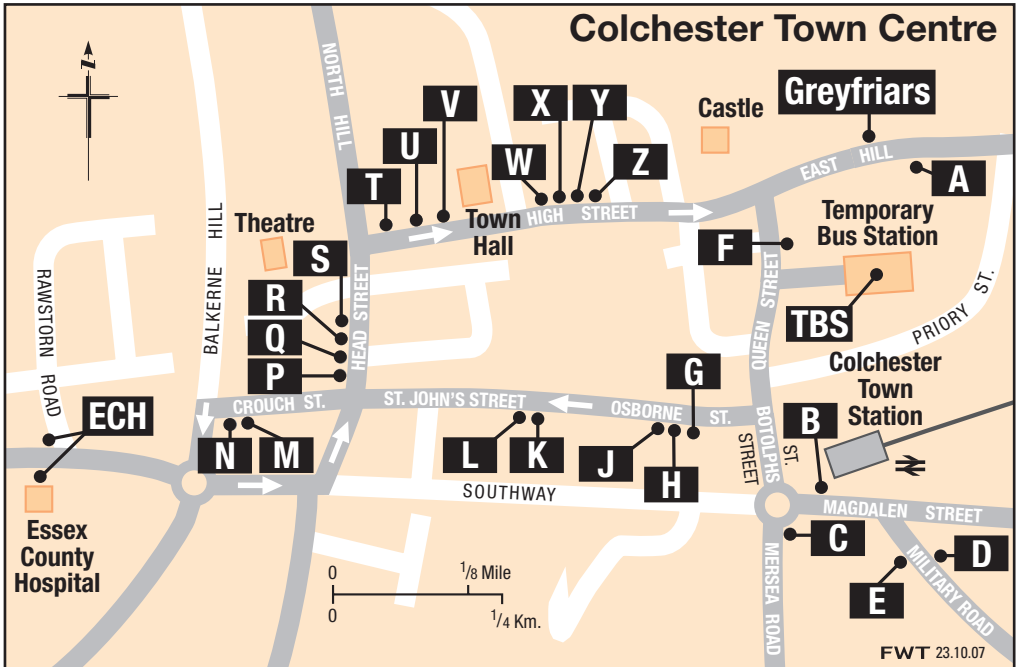

# Where to catch your bus in Colchester Town Centre including temporary bus station

<b>1</b>	to Ambrose Ave	<b>A, F, G, K, M</b>
<b>1</b>	to Greenstead	<b>R, W, Greyfriars</b>
<b>2/2C</b>	to Highwoods	<b>U, X, Greyfriars</b>
<b>2</b>	to Horkesley Heath	<b>A, F, H, L, S</b>
<b>2C</b>	to Hospital	<b>A, F, H, L, S</b>
<b>8/8A/8C</b>	to Monkwick	<b>T, Y, TBS, C</b>
<b>8/8A</b>	to Highwoods	<b>H, L, S</b>
<b>8C</b>	to Hospital	<b>H, L, S</b>
<b>61</b>	to North Station	<b>E, H, L, S</b>
<b>61</b>	to Wivenhoe	<b>V, Z, TBS, D</b>
<b>62</b>	to Wivenhoe	<b>V, Z, Greyfriars</b>
<b>64</b>	to Shrub End	<b>G, K, M</b>
<b>64A</b>	to St. Michaels	<b>G, K, M</b>
<b>64/64A</b>	to Greenstead	<b>R, W, TBS, B</b>
<b>65</b>	to Highwoods	<b>ECH, S</b>
<b>65</b>	to Tollgate	<b>V, Z, TBS, J, K, N, ECH</b>

<b>66</b>	to Old Heath/Rowhedge	<b>T, Y, TBS, D</b>
<b>66/66A/67B</b>	to N Station/W Bergholt	<b>H, L, S</b>
<b>67/67A/67B</b>	to West Mersea	<b>U, Y, TBS, C</b> (stops U and Y not served Sat daytime)
<b>70</b>	to Braintree	<b>TBS, J, K, N, ECH</b>
<b>71/71C</b>	to Chelmsford	<b>TBS, J, K, N, ECH</b>
<b>74/74B</b>	to Clacton	<b>TBS</b> also <b>V, Z</b> (eves/Sun only)
<b>75</b>	to Maldon	<b>TBS, J, K, M</b>
<b>76</b>	to Clacton	<b>TBS</b> also <b>V, Z</b> (eves/Sun only)
<b>78/78X</b>	to Wivenhoe and Brightingsea	<b>V, Z, Greyfriars</b>
<b>84</b>	to Sudbury	<b>TBS, H, L, P</b>
<b>88</b>	to Halstead	<b>TBS, J, K, N, ECH</b>
<b>102/103/104</b>	to Manningtree/Harwich	<b>TBS</b>
<b>753</b>	to Bury St Edmunds	<b>TBS, H, L, P</b>

*Sunday only services indicated in italics.*

**Check at the Temporary Bus Station (TBS) for current information on what stop to catch your bus from.**